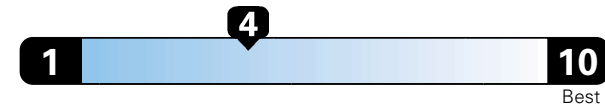

2019 DODGE DURANGO SXT BLACKTOP AWD

For more information visit: www.dodge.com
or call 1-800-4ADODGE

FCA US LLC

THIS VEHICLE IS MANUFACTURED TO MEET SPECIFIC UNITED STATES REQUIREMENTS. THIS VEHICLE IS NOT MANUFACTURED FOR SALE OR REGISTRATION OUTSIDE OF THE UNITED STATES.

MANUFACTURER'S SUGGESTED RETAIL PRICE OF THIS MODEL INCLUDING DEALER PREPARATION

Base Price: **$33,045**

DODGE DURANGO SXT AWD

Exterior Color: Destroyer Grey Exterior Paint

Interior Color: Black Interior Color

Interior: Cloth-Trimmed Bucket Seats

Engine: 3.6-Liter V6 24-Valve VVT Engine with ESS

Transmission: 8-Speed Automatic 850RE Transmission

STANDARD EQUIPMENT (UNLESS REPLACED BY OPTIONAL EQUIPMENT)

FUNCTIONAL/SAFETY FEATURES

Advanced Multistage Front Airbags
Supplemental Side-Curtain Airbags in All Rows
Supplemental Front Seat-Mounted Side Airbags
ParkView® Rear Back-Up Camera
Auto-Dimming Rear View Mirror
Selectable Steering Modes
Sport Mode
4-Wheel Traction Control
4-Wheel Disc Anti-Lock Brakes
Active Head Restraints
Enhanced Accident Response System
Electronic Stability Control
Hill Start Assist
Rain Brake Support
24.6-Gallon Fuel Tank
Remote Keyless Entry
Push-Button Start
650-Amp Maintenance Free AGM Battery

INTERIOR FEATURES